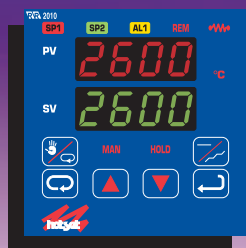

Temperature Controllers:

- Innovative products of the highest technical development.
- User friendly and modern plug-in modular interchangeable systems.
- Capacity to suit customers specific requirements.
- Industrial design for a long service life.
- Built in diagnostics
- Quality products you can rely on.

RR 2010 1/16 DIN 48 x 48

- Fully PID auto-tune capable
- Manual or auto programming
- Fully front panel programmable
- Fuzzy logic software
- 16 segment ramp soak (soft start)
- Selectable mode alarms
- Input sensor field selectable (J, K, RTD & other)
- Four digit dual display
- Decimal point selectable
- Security level protection password operated
- Loop break function and indication
- 100-240VAC
- VDC output to SSR (AC output optional)
- Percent output indicator
- NEMA 4x front panel
- Panel mount
- Compact size 48mm x 48mm x 133mm
- UL/CSA/CE approved

RR 2020 1/8 DIN 48 x 96

- Fully PID auto-tune capable
- Manual or auto programming
- Fully front panel programmable
- Fuzzy logic software
- 16 segment ramp soak (soft start)
- Selectable mode alarms
- Input sensor field selectable (J, K, RTD & other)
- Four digit dual display
- Decimal point selectable
- Security level protection password operated
- Loop break function and indication
- 100-240VAC
- VDC output to SSR (AC output optional)
- Percent output indicator
- NEMA 4x front panel
- Panel mount
- Compact size 49mm x 96mm x 101mm
- UL/CSA/CE approved

RR 2030 1/4 DIN 96 x 96

- Fully PID auto-tune capable
- Manual or auto programming
- Fully front panel programmable
- Fuzzy logic software
- 16 segment ramp soak (soft start)
- Selectable mode alarms
- Input sensor field selectable (J, K, RTD & other)
- Four digit dual display
- Decimal point selectable
- Security level protection password operated
- Loop break function and indication
- 100-240VAC
- VDC output to SSR (AC output optional)
- Percent output indicator
- NEMA 4x front panel
- Panel mount
- Compact size 96mm x 96mm x 101mm
- UL/CSA/CE approved

hotset CORPORATION
1045 Harts Lake Road
Battle Creek, MI 49015
800-937-4681 • 616-964-0271 • FX 616-964-4526
e-mail: sales@hotset.com
Homepage: www.hotset.com