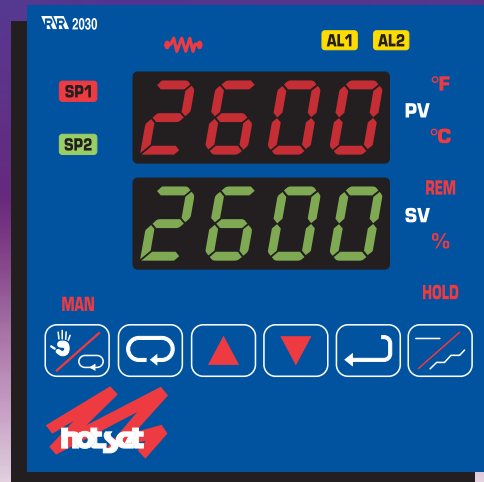

Temperature Controllers

Temperature Controllers:

- Innovative products of the highest technical development.
- User friendly and modern plug-in modular interchangeable systems.
- Capacity to suit customers specific requirements.
- Industrial design for a long service life.
- Built in diagnostics
- Quality products you can rely on.

RR 2010 1/16 DIN 48 x 48

- Fully PID auto-tune capable
- Manual or auto programming
- Fully front panel programmable
- Fuzzy logic software
- 16 segment ramp soak (soft start)
- Selectable mode alarms
- Input sensor field selectable (J, K, RTD & other)
- Four digit dual display
- Decimal point selectable
- Security level protection password operated
- Loop break function and indication
- 100-240VAC
- VDC output to SSR (AC output optional)
- Percent output indicator
- NEMA 4x front panel
- Panel mount
- Compact size 48mm x 48mm x 133mm
- UL/CSA/CE approved

RR 2020 1/8 DIN 48 x 96

- Fully PID auto-tune capable
- Manual or auto programming
- Fully front panel programmable
- Fuzzy logic software
- 16 segment ramp soak (soft start)
- Selectable mode alarms
- Input sensor field selectable (J, K, RTD & other)
- Four digit dual display
- Decimal point selectable
- Security level protection password operated
- Loop break function and indication
- 100-240VAC
- VDC output to SSR (AC output optional)
- Percent output indicator
- NEMA 4x front panel
- Panel mount
- Compact size 49mm x 96mm x 101mm
- UL/CSA/CE approved

RR 2030 1/4 DIN 96 x 96

- Fully PID auto-tune capable
- Manual or auto programming
- Fully front panel programmable
- Fuzzy logic software
- 16 segment ramp soak (soft start)
- Selectable mode alarms
- Input sensor field selectable (J, K, RTD & other)
- Four digit dual display
- Decimal point selectable
- Security level protection password operated
- Loop break function and indication
- 100-240VAC
- VDC output to SSR (AC output optional)
- Percent output indicator
- NEMA 4x front panel
- Panel mount
- Compact size 96mm x 96mm x 101mm
- UL/CSA/CE approved

hotset CORPORATION
1045 Harts Lake Road
Battle Creek, MI 49015
800-937-4681 • 616-964-0271 • FX 616-964-4526
e-mail: sales@hotset.com
Homepage: www.hotset.com