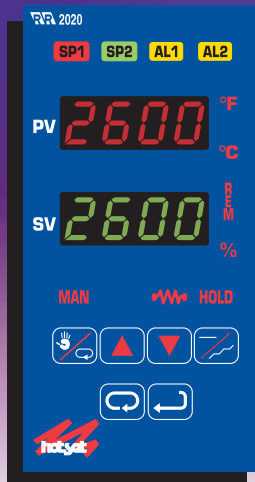

Temperature Controllers

Temperature Controllers:

- Innovative products of the highest technical development.
- User friendly and modern plug-in modular interchangeable systems.
- Capacity to suit customers specific requirements.
- Industrial design for a long service life.
- Built in diagnostics
- Quality products you can rely on.

RR 2010 1/16 DIN 48 x 48

- Fully PID auto-tune capable
- Manual or auto programming
- Fully front panel programmable
- Fuzzy logic software
- 16 segment ramp soak (soft start)
- Selectable mode alarms
- Input sensor field selectable (J, K, RTD & other)
- Four digit dual display
- Decimal point selectable
- Security level protection password operated
- Loop break function and indication
- 100-240VAC
- VDC output to SSR (AC output optional)
- Percent output indicator
- NEMA 4x front panel
- Panel mount
- Compact size 48mm x 48mm x 133mm
- UL/CSA/CE approved

RR 2020 1/8 DIN 48 x 96

- Fully PID auto-tune capable
- Manual or auto programming
- Fully front panel programmable
- Fuzzy logic software
- 16 segment ramp soak (soft start)
- Selectable mode alarms
- Input sensor field selectable (J, K, RTD & other)
- Four digit dual display
- Decimal point selectable
- Security level protection password operated
- Loop break function and indication
- 100-240VAC
- VDC output to SSR (AC output optional)
- Percent output indicator
- NEMA 4x front panel
- Panel mount
- Compact size 49mm x 96mm x 101mm
- UL/CSA/CE approved

RR 2030 1/4 DIN 96 x 96

- Fully PID auto-tune capable
- Manual or auto programming
- Fully front panel programmable
- Fuzzy logic software
- 16 segment ramp soak (soft start)
- Selectable mode alarms
- Input sensor field selectable (J, K, RTD & other)
- Four digit dual display
- Decimal point selectable
- Security level protection password operated
- Loop break function and indication
- 100-240VAC
- VDC output to SSR (AC output optional)
- Percent output indicator
- NEMA 4x front panel
- Panel mount
- Compact size 96mm x 96mm x 101mm
- UL/CSA/CE approved

hotset CORPORATION
1045 Harts Lake Road
Battle Creek, MI 49015
800-937-4681 • 616-964-0271 • FX 616-964-4526
e-mail: sales@hotset.com
Homepage: www.hotset.com